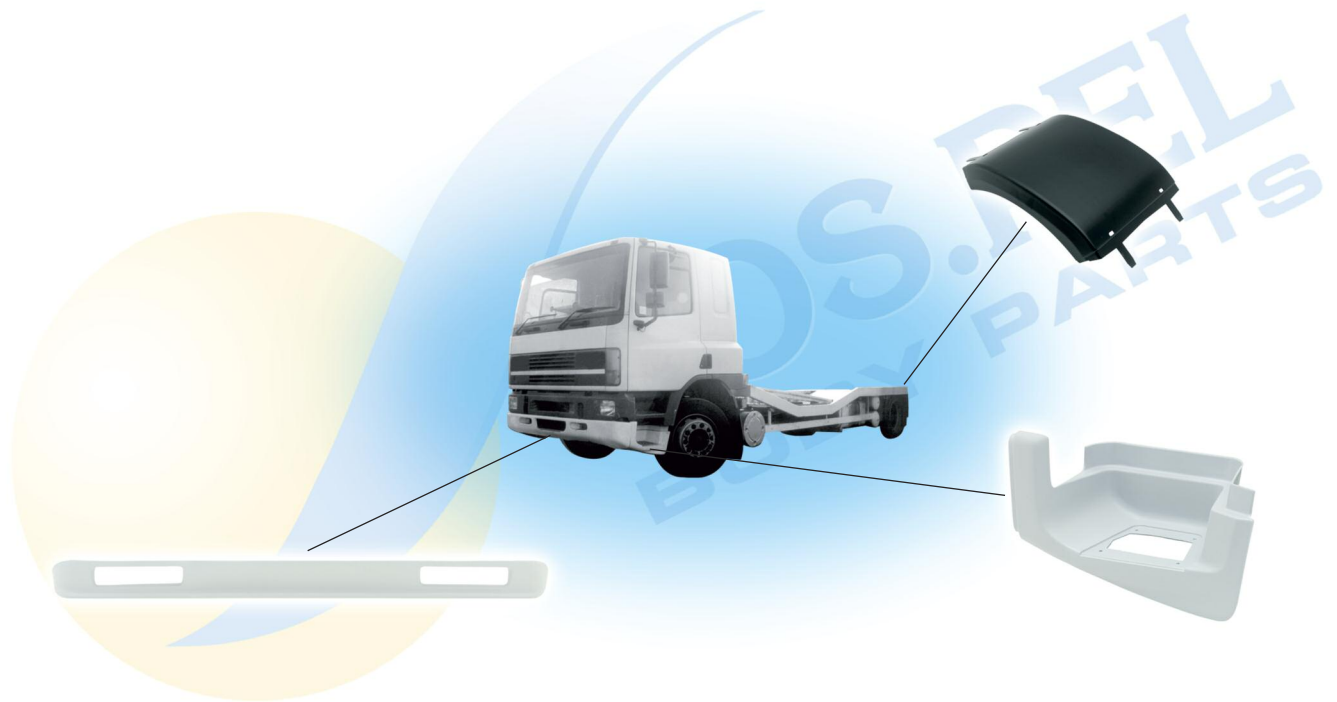

DX RH
SX LH

PARAURTI ANTERIORE
METALLO - SENZA FORO FENDI

FRONT BUMPER
STEEL - W/O HOLE FOG LAMP

COS.PEL ref.
404.55089

SIMILAR ref.
1405032/1405767

	<p>PARAURTI ANTERIORE METALLO GRIGIO - CON FORO FENDI</p> <p>FRONT BUMPER STEEL GREY - WITH HOLES FOG LAMP</p> <p>COS.PEL ref. 404.55090 SIMILAR ref. 1405766</p> 
	<p>CANTONALE PARAURTI S.M.C. GRIGIO</p> <p>CORNER BUMPER S.M.C. GREY</p> <p>COS.PEL ref. 404.55091 SIMILAR ref. 1405880 404.55092 1405881</p> <p>SX LH DX RH</p> 
	<p>VISIERA</p> <p>SUN VISOR</p> <p>COS.PEL ref. 704.55100 SIMILAR ref. 1742638 1004.55100 KIT STAFFE</p> 
	<p>CONVOGLIATORE AIR CONVEYOR</p> <p>COS.PEL ref. 904.55180 SIMILAR ref. 1400711 904.55181 1400710</p> 
	<p>GRIGLIA PEDANA INFERIORE ALLUMINIO</p> <p>LOWER FOOTSTEP ALUMINIUM</p> <p>COS.PEL ref. 1004.55000 SIMILAR ref. 1405241</p> <p>DX-SX RH-LH</p> 
	<p>SUPPORTO FARO ALLUMINIO</p> <p>LAMP BRACKET ALUMINIUM</p> <p>COS.PEL ref. 1104.55060 SIMILAR ref. 1407464 1104.55061 1407465</p> <p>DX RH SX LH</p> 
	<p>MANIGLIA PORTA ESTERNA DOOR HANDLE</p> <p>COS.PEL ref. 1701.53600 SIMILAR ref. 1406622 1701.53601 1407256</p> <p>DX RH SX LH</p> 